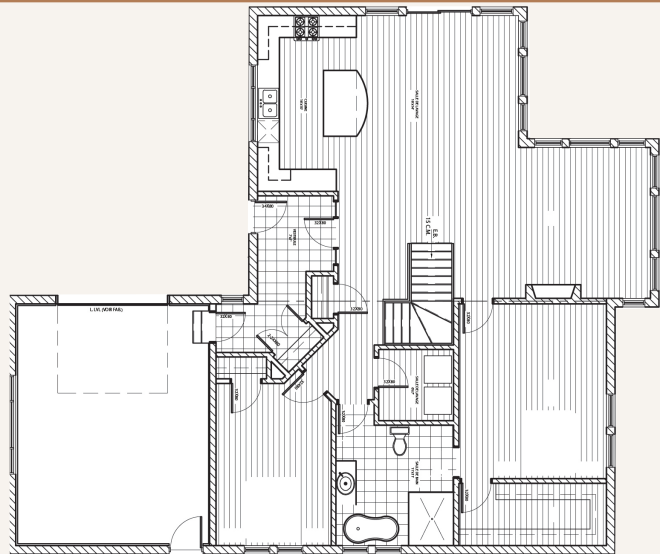

LE RELAIS

HØME

Unique and stylish, this house is designed to be functional and charming

Types of construction

- Hybrid Home
- Solid Wood Frame (Timber Frame)

Area: Ground Floor: 1700 Sq. Ft.
Garage : 435 Sq. Ft.

Pieces: 2 bedrooms
1 full bathroom

Kits: Auto-builder
Shell package
Turnkey construction

59, chemin Henri-Chartrand, L'Ange-Gardien QC J8L 0W9
819 986-9995 | info@duboisé.ca | duboisé.ca