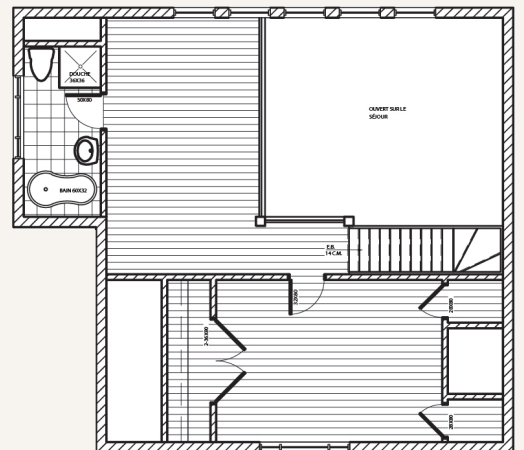

LE PIGNON VERT

HOME

Open style House and spacious area all with mezzanine

Types of construction

- Hybrid Home
- Solid Wood Frame (Timber Frame)

Total Area: 1,695 Sq. Ft.

Ground Floor: 1,070 Sq. Ft.

1st Floor : 625 Sq. Ft.

Pieces: 2 bedrooms
2 full bathrooms

Kits: Auto-builder
Shell package
Turnkey construction

Ground Floor

1st Floor

59, chemin Henri-Chartrand, L'Ange-Gardien QC J8L 0W9
819 986-9995 | info@duboisé.ca | duboisé.ca