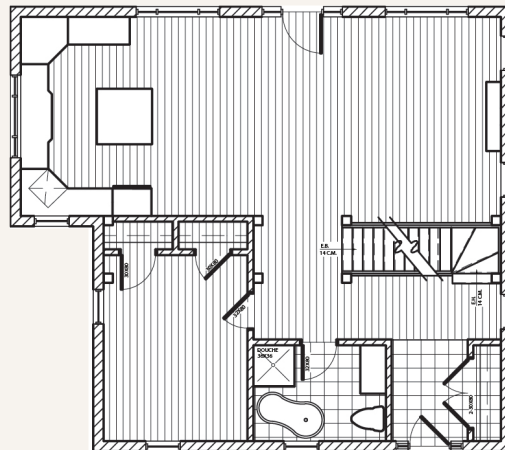

LE PIGNON VERT

HOME

Open style House and spacious area all with mezzanine

Types of construction

- Hybrid Home
- Solid Wood Frame (Timber Frame)

Total Area: 1,695 Sq. Ft.

Ground Floor: 1,070 Sq. Ft.

1st Floor : 625 Sq. Ft.

Pieces: 2 bedrooms
2 full bathrooms

Kits: Auto-builder
Shell package
Turnkey construction

Ground Floor

1st Floor

59, chemin Henri-Chartrand, L'Ange-Gardien QC J8L 0W9
819 986-9995 | info@duboisé.ca | duboisé.ca